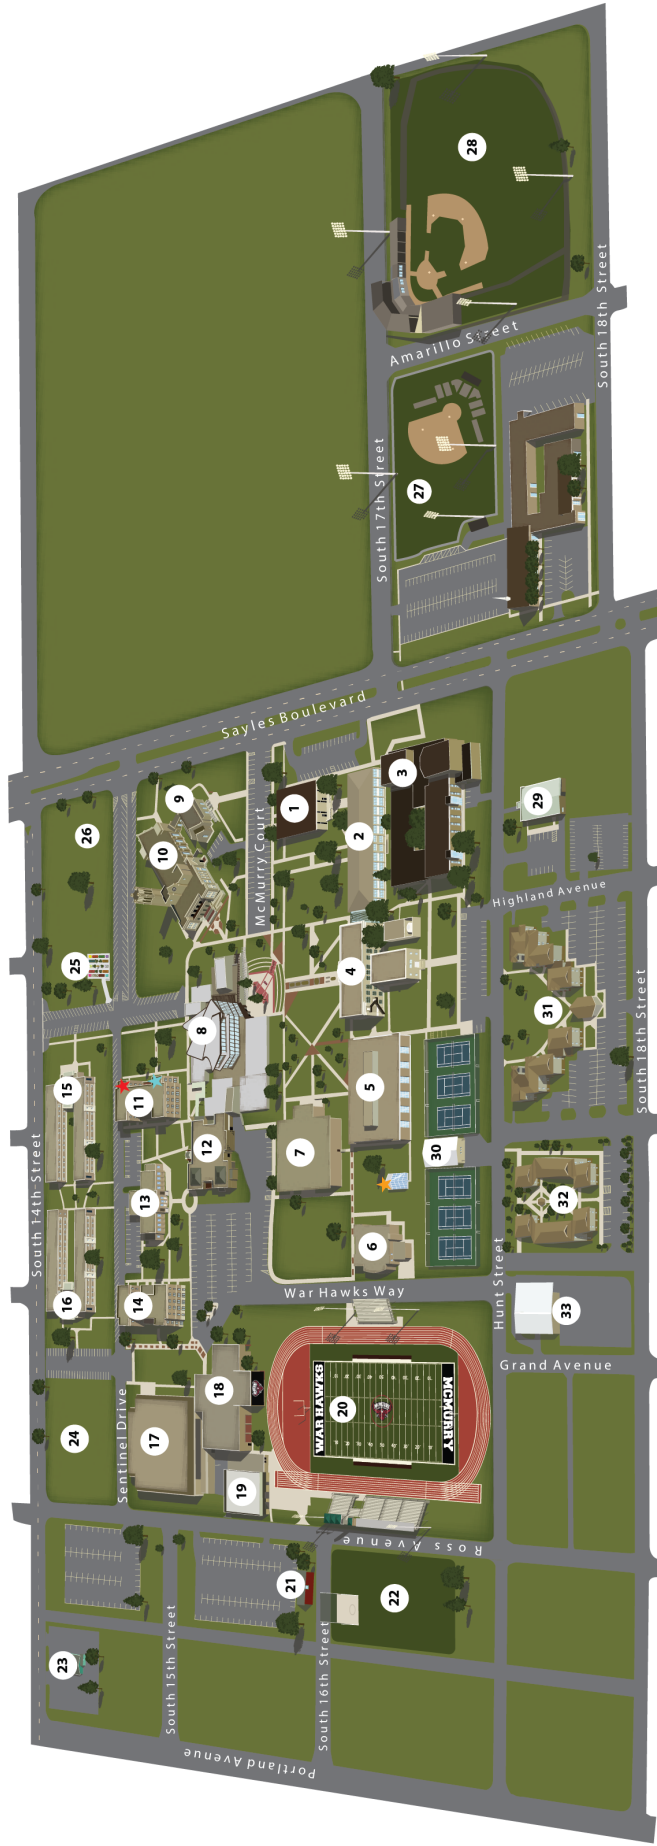

McMURRY
UNIVERSITY

ACADEMIC BUILDINGS

2. The Harold Groves Cooke Classroom Building
4. Old Main Building
5. Finch-Gray Science Building
7. Jay-Rollins Library/Academic Enrichment Center
10. Radford Auditorium
13. Iris Graham Education Building

PARKS

24. North 40
25. Pug Deavenport Parris Centennial Garden
26. Wah Wahtaysee Park

ATHLETIC VENUES

17. J.W. Hunt Physical Education Center/Kimbrell Arena
18. Phillips Family Student Activities Center
19. R.M. Medley Field House
20. Wilford Moore Stadium
21. Track Annex
22. Bobby Lee Carter Throws Complex
23. Athletics Annex
27. Edwards Field
28. Walt Driggers Field
30. Seidel-Swagerty Tennis Center

ADMINISTRATION BUILDINGS

1. C.E. Maedgen Administration Building
33. Maintenance Building

ARTS & OTHER BUILDINGS

3. Ryan Fine Arts Center
6. Raymond T. "Prof" Bynum Band Hall
9. Furr-Welcome Center
29. Noel R. and Anita Henry Chapin Art Building

STUDENT SUPPORT

8. Garrison Student Center
11. President Hall
12. J.E. & L.E. Mabree Dining Hall
14. Gold Star Residence Hall
15. Martin Residence Hall
16. J.W. Hunt Residence Hall
31. Aerie Heights Apartments
32. Centennial Commons Apartments

MISCELLANEOUS

- ★ Security Office
- ★ Health Center
- ★ Green House