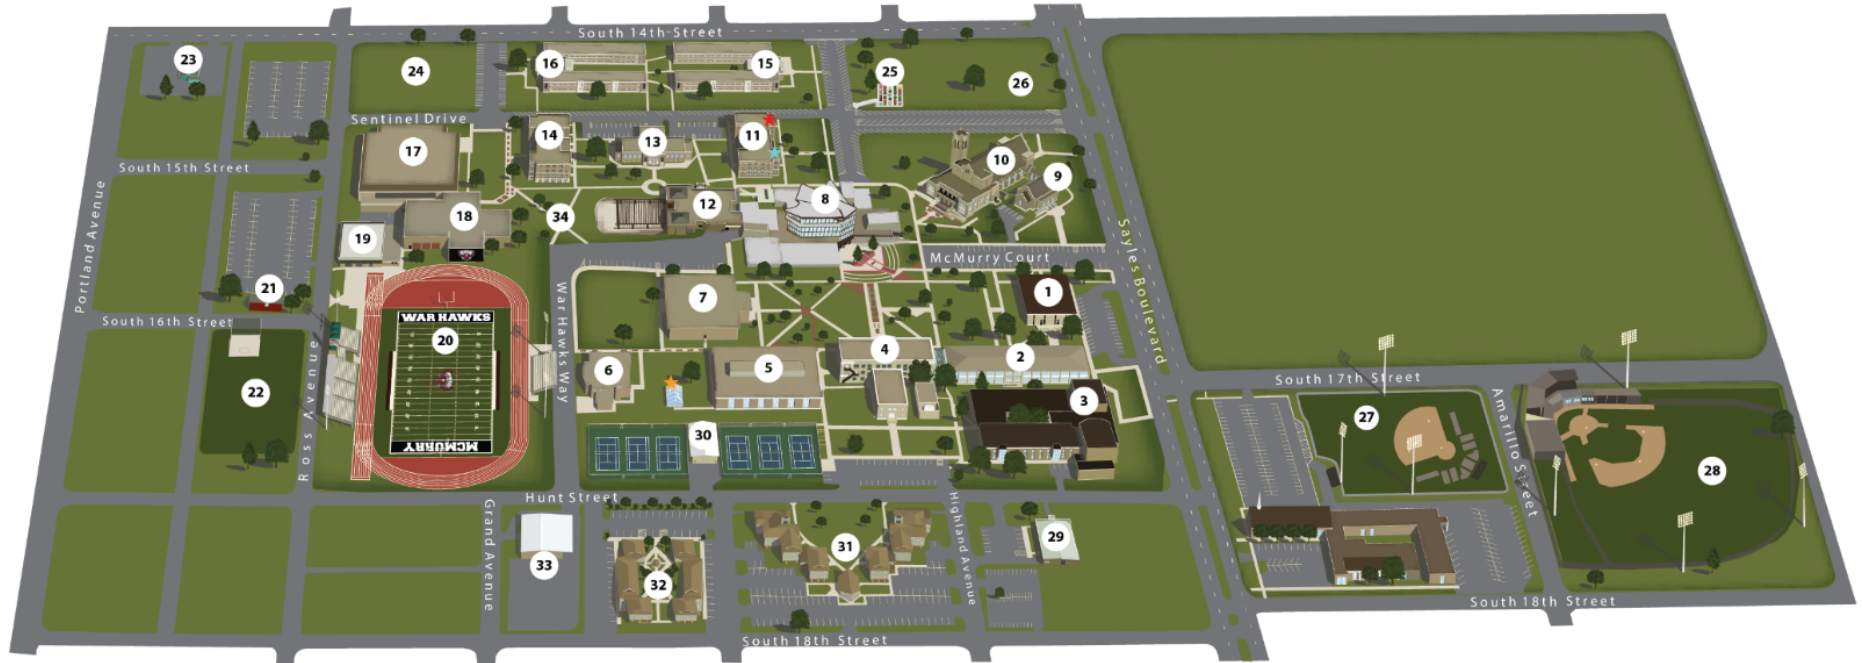

ACADEMIC BUILDINGS

2. The Harold Groves Cooke Classroom Building
4. Old Main Building
5. Finch-Gray Science Building
7. Jay-Rollins Library/Academic Enrichment Center
10. Radford Auditorium
13. Iris Graham Education Building

PARKS

24. North 40
25. Pug Deavenport Parris Centennial Garden
26. Wah Wahtaysee Park
34. Backyard

ATHLETIC VENUES

17. J.W. Hunt Physical Education Center/Kimbrell Arena
18. Phillips Family Student Activities Center
19. R.M. Medley Field House
20. Wilford Moore Stadium
21. Track Annex
22. Bobby Lee Carter Throws Complex
23. Athletics Annex
27. Edwards Field
28. Walt Driggers Field
30. Seidel-Swagerty Tennis Center

ADMINISTRATION BUILDINGS

1. C.E. Maedgen Administration Building
33. Maintenance Building

ARTS & OTHER BUILDINGS

3. Amy Graves Ryan Fine Arts Center
6. Raymond T. "Prof" Bynum Band Hall
9. Furr Welcome Center
29. Noel R. and Anita Henry Chapin Art Building

STUDENT SUPPORT

8. Shirley L. & Mildred Garrison United Methodist Student Center
11. President Hall
12. J.E. & L.E. Mabee Dining Hall
14. Gold Star Residence Hall
15. Martin Residence Hall
16. J.W. Hunt Residence Hall
31. Aerie Heights Apartments
32. Centennial Commons Apartments

MISCELLANEOUS

- ★ Security Office
- ★ Health Center
- ★ Green House